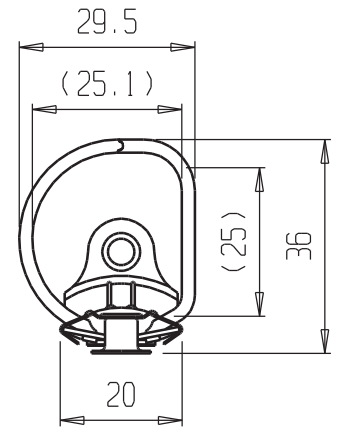

April 15, 2014

Product No.	Capacity	Base Width	Quantity Per Carton	Lbs. /Ctn.
<u>STRAIGHT "D" RINGS</u>				
<u>11" SHEET - 3 STR. "D" RINGS - TWO TRIGGERS</u>				
WI-DR2T113050/20	1/2"	20mm	300	44
WI-DR2T113075/20	3/4"	20mm	250	37
WI-DR2T113100/17	1"	17mm	300	40
WI-DR2T113100/20	1"	20mm	250	39
WI-DR2T113100/26	1"	26mm	200	41
WI-DR2T113125/26	1-1/4"	26mm	160	37
WI-DR2T113150/20	1-1/2"	20mm	200	42
WI-DR2T113150/26	1-1/2"	26mm	160	37
WI-DR2T113200/26	2"	26mm	120	37
WI-DR2T113200/36	2"	36mm	90	38
WI-DR2T113200/45	2"	45mm	80	41
WI-DR2T113250/36	2-1/2"	36mm	60	33
WI-DR2T113250/45	2-1/2"	45mm	80	46
WI-DR2T113300/45	3"	45mm	60	37

11" SHEET - 3 STR. "D" RINGS - NO TRIGGERS

WI-DRNT113050/20	1/2"	20mm	300	36
WI-DRNT113075/20	3/4"	20mm	250	31
WI-DRNT113100/26	1"	26mm	200	36
WI-DRNT113150/26	1-1/2"	26mm	160	34
WI-DRNT113200/36	2"	36mm	90	35

11" - 3DR - 1" - 2T - 20mm - two triggers (all dimensions in millimeters)

SCALE 2:1

WORLD WIDE®

11" - 3DR - 1" - NT - 20mm (all dimensions in millimetres)

SCALE 4:1