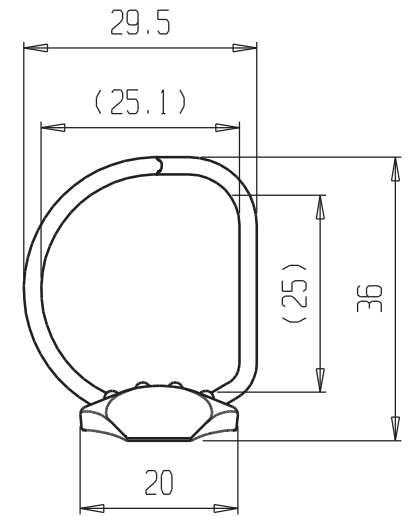

April 15, 2014

Product No.	Capacity	Base Width	Quantity Per Carton	Lbs. /Ctn.
<u>STRAIGHT "D" RINGS</u>				
<u>11" SHEET - 3 STR. "D" RINGS - TWO TRIGGERS</u>				
WI-DR2T113050/20	1/2"	20mm	300	44
WI-DR2T113075/20	3/4"	20mm	250	37
WI-DR2T113100/17	1"	17mm	300	40
WI-DR2T113100/20	1"	20mm	250	39
WI-DR2T113100/26	1"	26mm	200	41
WI-DR2T113125/26	1-1/4"	26mm	160	37
WI-DR2T113150/20	1-1/2"	20mm	200	42
WI-DR2T113150/26	1-1/2"	26mm	160	37
WI-DR2T113200/26	2"	26mm	120	37
WI-DR2T113200/36	2"	36mm	90	38
WI-DR2T113200/45	2"	45mm	80	41
WI-DR2T113250/36	2-1/2"	36mm	60	33
WI-DR2T113250/45	2-1/2"	45mm	80	46
WI-DR2T113300/45	3"	45mm	60	37

11" SHEET - 3 STR. "D" RINGS - NO TRIGGERS

WI-DRNT113050/20	1/2"	20mm	300	36
WI-DRNT113075/20	3/4"	20mm	250	31
WI-DRNT113100/26	1"	26mm	200	36
WI-DRNT113150/26	1-1/2"	26mm	160	34
WI-DRNT113200/36	2"	36mm	90	35

11" - 3DR - 1" - 2T - 20mm - two triggers (all dimensions in millimeters)

SCALE 2:1

WORLD WIDE®

11" - 3DR - 1" - NT - 20mm (all dimensions in millimetres)

SCALE 4:1