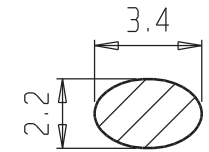

April 15, 2014

Product No.	Capacity	Base Width	Quantity Per Carton	Lbs. /Ctn.
<u>STRAIGHT "D" RINGS</u>				
<u>11" SHEET - 3 STR. "D" RINGS - TWO TRIGGERS</u>				
WI-DR2T113050/20	1/2"	20mm	300	44
WI-DR2T113075/20	3/4"	20mm	250	37
WI-DR2T113100/17	1"	17mm	300	40
WI-DR2T113100/20	1"	20mm	250	39
WI-DR2T113100/26	1"	26mm	200	41
WI-DR2T113125/26	1-1/4"	26mm	160	37
WI-DR2T113150/20	1-1/2"	20mm	200	42
WI-DR2T113150/26	1-1/2"	26mm	160	37
WI-DR2T113200/26	2"	26mm	120	37
WI-DR2T113200/36	2"	36mm	90	38
WI-DR2T113200/45	2"	45mm	80	41
WI-DR2T113250/36	2-1/2"	36mm	60	33
WI-DR2T113250/45	2-1/2"	45mm	80	46
WI-DR2T113300/45	3"	45mm	60	37

11" SHEET - 3 STR. "D" RINGS - NO TRIGGERS

WI-DRNT113050/20	1/2"	20mm	300	36
WI-DRNT113075/20	3/4"	20mm	250	31
WI-DRNT113100/26	1"	26mm	200	36
WI-DRNT113150/26	1-1/2"	26mm	160	34
WI-DRNT113200/36	2"	36mm	90	35

11" - 3DR - 1" - 2T - 20mm - two triggers (all dimensions in millimeters)

SCALE 2:1

WORLD WIDE®

11" - 3DR - 1" - NT - 20mm (all dimensions in millimetres)

SCALE 4:1