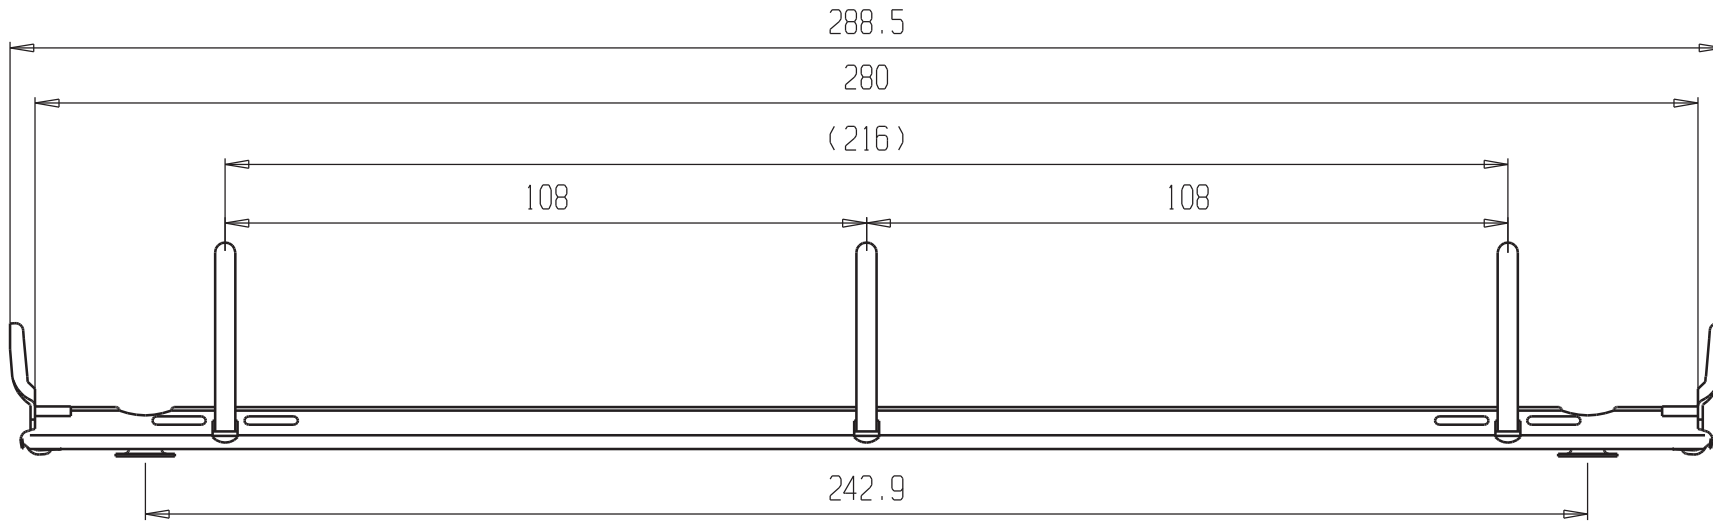

April 15, 2014

Product No.	Capacity	Base Width	Quantity Per Carton	Lbs. /Ctn.
<u>STRAIGHT "D" RINGS</u>				
<u>11" SHEET - 3 STR. "D" RINGS - TWO TRIGGERS</u>				
WI-DR2T113050/20	1/2"	20mm	300	44
WI-DR2T113075/20	3/4"	20mm	250	37
WI-DR2T113100/17	1"	17mm	300	40
WI-DR2T113100/20	1"	20mm	250	39
WI-DR2T113100/26	1"	26mm	200	41
WI-DR2T113125/26	1-1/4"	26mm	160	37
WI-DR2T113150/20	1-1/2"	20mm	200	42
WI-DR2T113150/26	1-1/2"	26mm	160	37
WI-DR2T113200/26	2"	26mm	120	37
WI-DR2T113200/36	2"	36mm	90	38
WI-DR2T113200/45	2"	45mm	80	41
WI-DR2T113250/36	2-1/2"	36mm	60	33
WI-DR2T113250/45	2-1/2"	45mm	80	46
WI-DR2T113300/45	3"	45mm	60	37

11" SHEET - 3 STR. "D" RINGS - NO TRIGGERS

WI-DRNT113050/20	1/2"	20mm	300	36
WI-DRNT113075/20	3/4"	20mm	250	31
WI-DRNT113100/26	1"	26mm	200	36
WI-DRNT113150/26	1-1/2"	26mm	160	34
WI-DRNT113200/36	2"	36mm	90	35

11" - 3DR - 1" - 2T - 20mm - two triggers (all dimensions in millimeters)

SCALE 2:1

WORLD WIDE®

11" - 3DR - 1" - NT - 20mm (all dimensions in millimetres)

SCALE 4:1