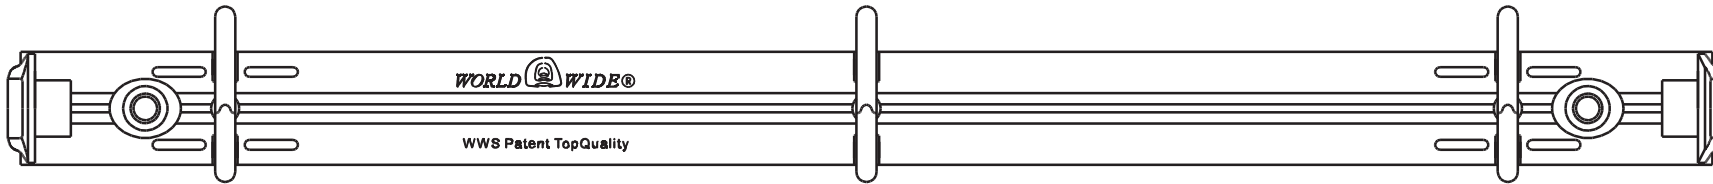

11" - 3DR - 1" - 2T - 20mm - two triggers (all dimensions in millimeters)

SCALE 2:1

WORLD WIDE®